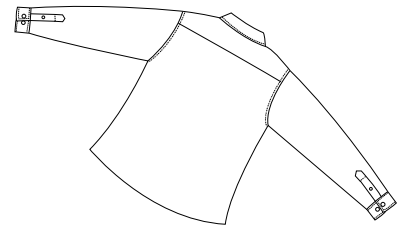

Long Sleeve Ladies Easy Care Shirt

PORT | AUTHORITY®

Front

Back

L608

- * 4.5-ounce * 55/45 cotton/poly * Box back pleat
- * Contrast color inside the back yoke and collar * Dyed-to-match buttons
- * Button-through sleeve plackets with adjustable cuffs * Open collar
- * Traditional ladies fit

Care Instructions:

Machine wash warm with like colors.
Only non chlorine bleach when needed.
Tumble dry low.
Warm iron if necessary.

Finished Measurements in Inches

Size	XS	S	M	L	XL	XXL	Plus 1X	Plus 2X
Chest	17	19	21	23	25	26.5	28	30.5
Body	25	26	27	28	29	30.25	31.5	32.5
Sleeve	31.25	32	32.5	33	33.5	33.87	34.25	35

Chest width measured 1" below arm hole. Body length measured from back neck seam to hem.
Sleeve length measured from center back neck seam to hem.

Colors

	Athletic Gold/ Light Stone		Black/ Light Stone
	Burgundy/ Light Stone		Classic Navy/ Light Stone
	Coffee Bean/ Light Stone		Court Green/ Court Green
	Dark Green/ Navy		Eggplant/ Light Stone
	Harvest Gold/ Harvest Gold		Hibiscus/ Hibiscus
	Light Blue/ Light Stone		Light Pink/ Light Pink
	Light Stone/ Classic Navy*		Mediterranean Blue/Mediterranean Blue
	Navy/ Light Stone		Purple/ Light Stone
	Red/ Light Stone		Royal/ Classic Navy
	Steel Grey/ Light Stone		Stone/ Stone
	Texas Orange/ Light Stone		Tropical Pink/ Tropical Pink
	White/ Light Stone*		Yellow/ Light Stone