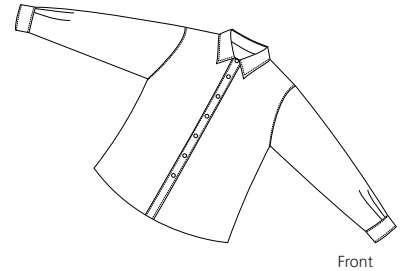

Long Sleeve Ladies Easy Care Shirt

PORT | AUTHORITY®

Front

Back

L608

- * 4.5-ounce * 55/45 cotton/poly * Box back pleat
- * Contrast color inside the back yoke and collar * Dyed-to-match buttons
- * Button-through sleeve plackets with adjustable cuffs * Open collar
- * Traditional ladies fit

Chest width measured 1" below arm hole. Body length measured from back neck seam to hem.
Sleeve length measured from center back neck seam to hem.

Colors

	Athletic Gold/ Light Stone		Black/ Light Stone
	Burgundy/ Light Stone		Classic Navy/ Light Stone
	Coffee Bean/ Light Stone		Court Green/ Court Green
	Dark Green/ Navy		Eggplant/ Light Stone
	Harvest Gold/ Harvest Gold		Hibiscus/ Hibiscus
	Light Blue/ Light Stone		Light Pink/ Light Pink
	Light Stone/ Classic Navy*		Mediterranean Blue/Mediterranean Blue
	Navy/ Light Stone		Purple/ Light Stone
	Red/ Light Stone		Royal/ Classic Navy
	Steel Grey/ Light Stone		Stone/ Stone
	Texas Orange/ Light Stone		Tropical Pink/ Tropical Pink
	White/ Light Stone*		Yellow/ Light Stone