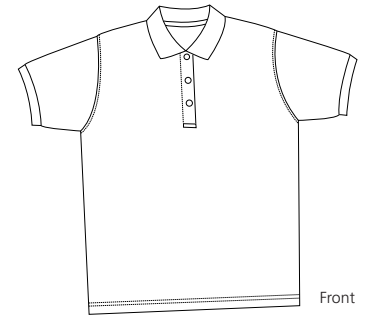

Ladies Silk Touch Sport Shirt

PORT | AUTHORITY®

Front

Back

L500

- * 5-ounce * 65/35 poly/cotton pique * Flat knit collar and cuffs
- * Double-needle armholes and bottom hem * Side vents
- * Metal buttons with dyed-to-match rims * Tailored for a woman

Chest width measured 1" below arm hole. Body length measured from high point shoulder seam to hem.
Sleeve length measured from shoulder seam to hem.

Colors

Banana	Light Pink
Bark	Light Stone
Black	Mdtrn Blue
Burgundy	Mint Green
Coffee Bean	Navy
Cool Grey	Red
Court Green	Royal
Dark Green	Steel Grey
Eggplant	Stone
Harvest Gold	Texas Orng
Hibiscus	Tropical Pink
Light Blue	White