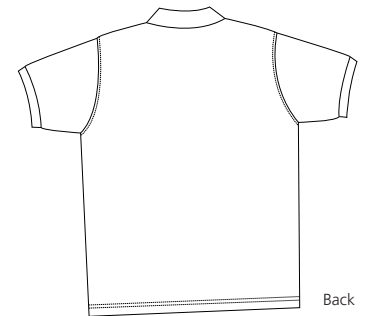

Ladies Silk Touch Sport Shirt

PORT | AUTHORITY®

Front

Back

L500

- * 5-ounce * 65/35 poly/cotton pique * Flat knit collar and cuffs
- * Double-needle armholes and bottom hem * Side vents
- * Metal buttons with dyed-to-match rims * Tailored for a woman

Care Instructions:

Machine wash cold with like colors.
Do not bleach.
Tumble dry low.
Warm iron if necessary.

Finished Measurements in Inches

Size	XS	S	M	L	XL	XXL	Plus 1X	Plus 2X
Chest	19	20	21	22	23	24	27	29.5
Body	26	26.5	27	27.5	28	28.5	28.5	29.5
Sleeve	7.5	7.75	8	8.25	8.5	8.75	9	10

Chest width measured 1" below arm hole. Body length measured from high point shoulder seam to hem.
Sleeve length measured from shoulder seam to hem.

Colors

Banana	Light Pink
Bark	Light Stone
Black	Mdtrn Blue
Burgundy	Mint Green
Coffee Bean	Navy
Cool Grey	Red
Court Green	Royal
Dark Green	Steel Grey
Eggplant	Stone
Harvest Gold	Texas Orng
Hibiscus	Tropical Pink
Light Blue	White