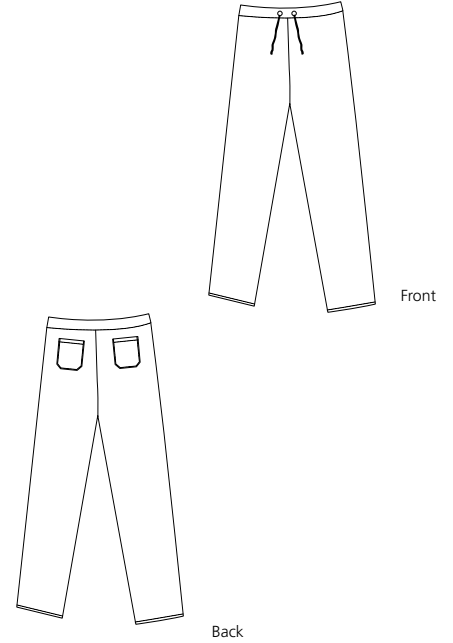

Reversible Scrub Pants

CS502

*65/35 poly/cotton *Dyed-to-match drawstring *Single back pocket on both sides

Care Instructions:
Machine wash, tumble dry.
*Meets IL50 specifications

Finished Measurements in Inches					
Size	S	M	L	XL	2XL
Waist	39.5	41.5	45.5	49.5	53
Hips	43.5	45.5	49.5	53.5	57
Front Rise	14	15	15.375	15.75	16
Back Rise	17.5	17.5	17.5	18	18.25
Outseam	41.375	42.5	42.375	44.5	45
Inseam	29.25	29.25	29.25	30.25	31.25

Waist measured by circumference. Length measured by inseam. Back pocket measured at opening. Cuff opening measured by circumference.

* Sizes not available in Spruce green or Brown

(U) Indicates unfinished hem.
Hemming service available in 1/2" increments on unfinished styles.