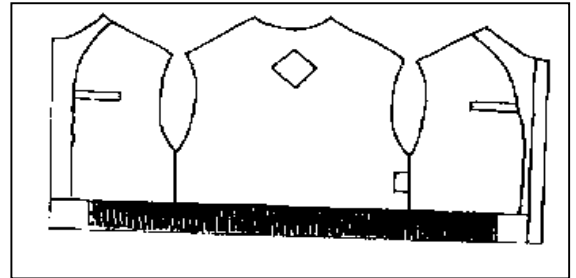

rev 6/2009

Nucom LTD.

When checking Product Specification,
Please refer to measurement page and note
tolerances allowed

Style: #100 Napa Bomber
Color: Black or Brown
Material: Napa
Country of Origin: China

Product Specifications

Size	Chest	Back Length	Sleeve Length	Sweep Closed	Sweep Expanded
S	44	26.5	34	30	42
M	48	26.75	35	34	46
L	52	27	36	38	50
XL	56	27.25	37	42	54
XXL	60	27.5	38	46	58
XXXL	64	27.75	39	50	62
LT	52	29	39	38	50
XLT	56	29.25	40	42	54
XXLT	60	29.5	41	46	58

Embroidery Options

Back Space	9"w x 9"h
Zippered Pocket	4"w x 4"h
Bicep	4"w x 4"h Front of Seam
Inside Pocket	3.5"w x 1"h
Cuff	Above Cuff
Left Chest	4"w x 4"h
Right Chest	4"w x 4"h
Yoke	8"w x 2.25"h

Debossing Options