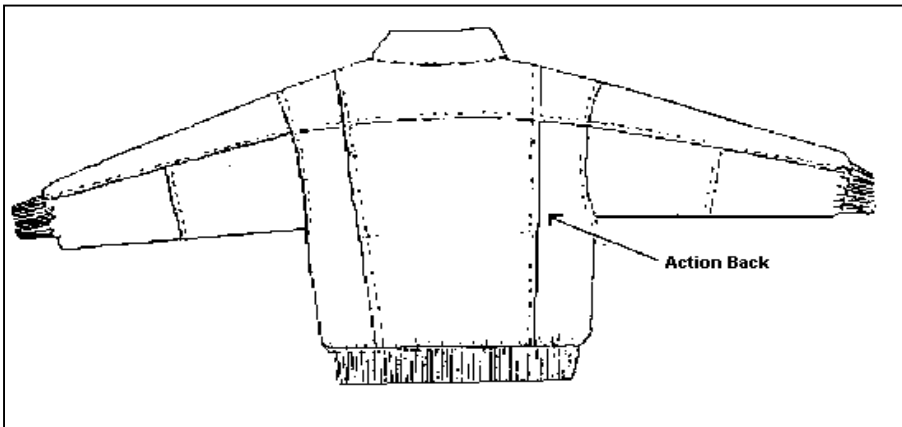

rev 6/2009

Nucom LTD.

When checking Product Specification,
Please refer to measurement page and note
tolerances allowed

Style: #100 Napa Bomber
Color: Black or Brown
Material: Napa
Country of Origin: China

Product Specifications

Size	Chest	Back Length	Sleeve Length	Sweep Closed	Sweep Expanded
S	44	26.5	34	30	42
M	48	26.75	35	34	46
L	52	27	36	38	50
XL	56	27.25	37	42	54
XXL	60	27.5	38	46	58
XXXL	64	27.75	39	50	62
LT	52	29	39	38	50
XLT	56	29.25	40	42	54
XXLT	60	29.5	41	46	58