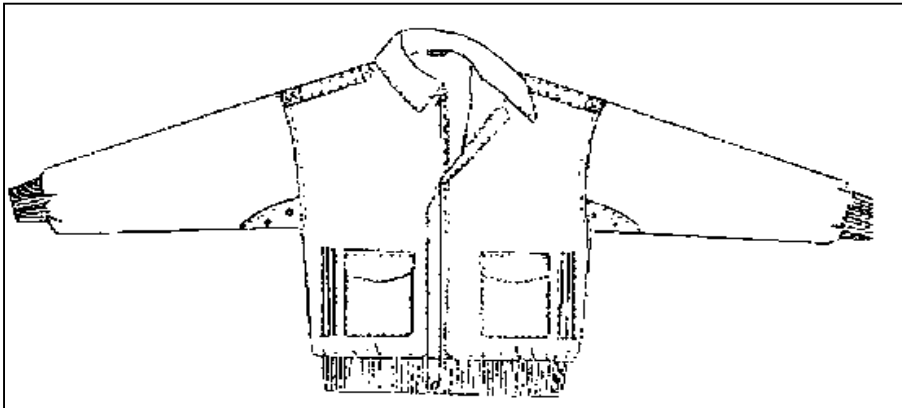

rev 6/2009

Nucom LTD.

When checking Product Specification,
Please refer to measurement page and note
tolerances allowed

Style: #100 Napa Bomber
Color: Black or Brown
Material: Napa
Country of Origin: China

Product Specifications

Size	Chest	Back Length	Sleeve Length	Sweep Closed	Sweep Expanded
S	44	26.5	34	30	42
M	48	26.75	35	34	46
L	52	27	36	38	50
XL	56	27.25	37	42	54
XXL	60	27.5	38	46	58
XXXL	64	27.75	39	50	62
LT	52	29	39	38	50
XLT	56	29.25	40	42	54
XXLT	60	29.5	41	46	58